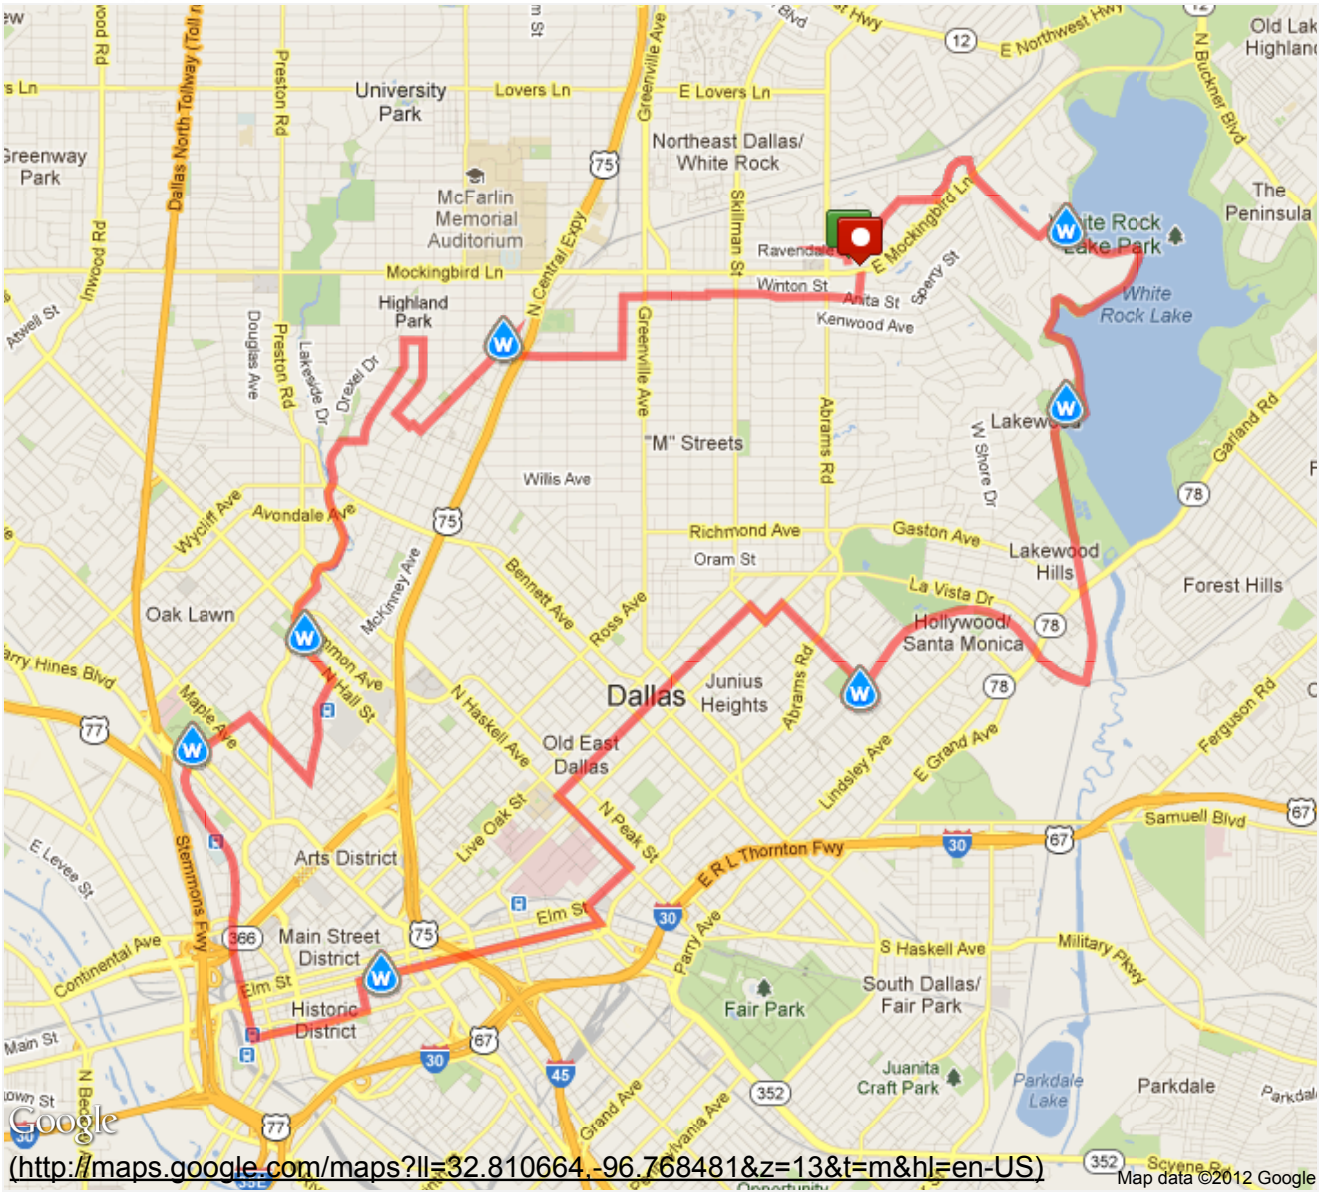

FUZ-21-Lake Plus Santa Fe Plus Plus Downtown Plus HP

Add Notes Here

Distance: 21.98 mi

mapmyrun

MapMyRun • <http://mapmyrun.com/routes/view/54561830>