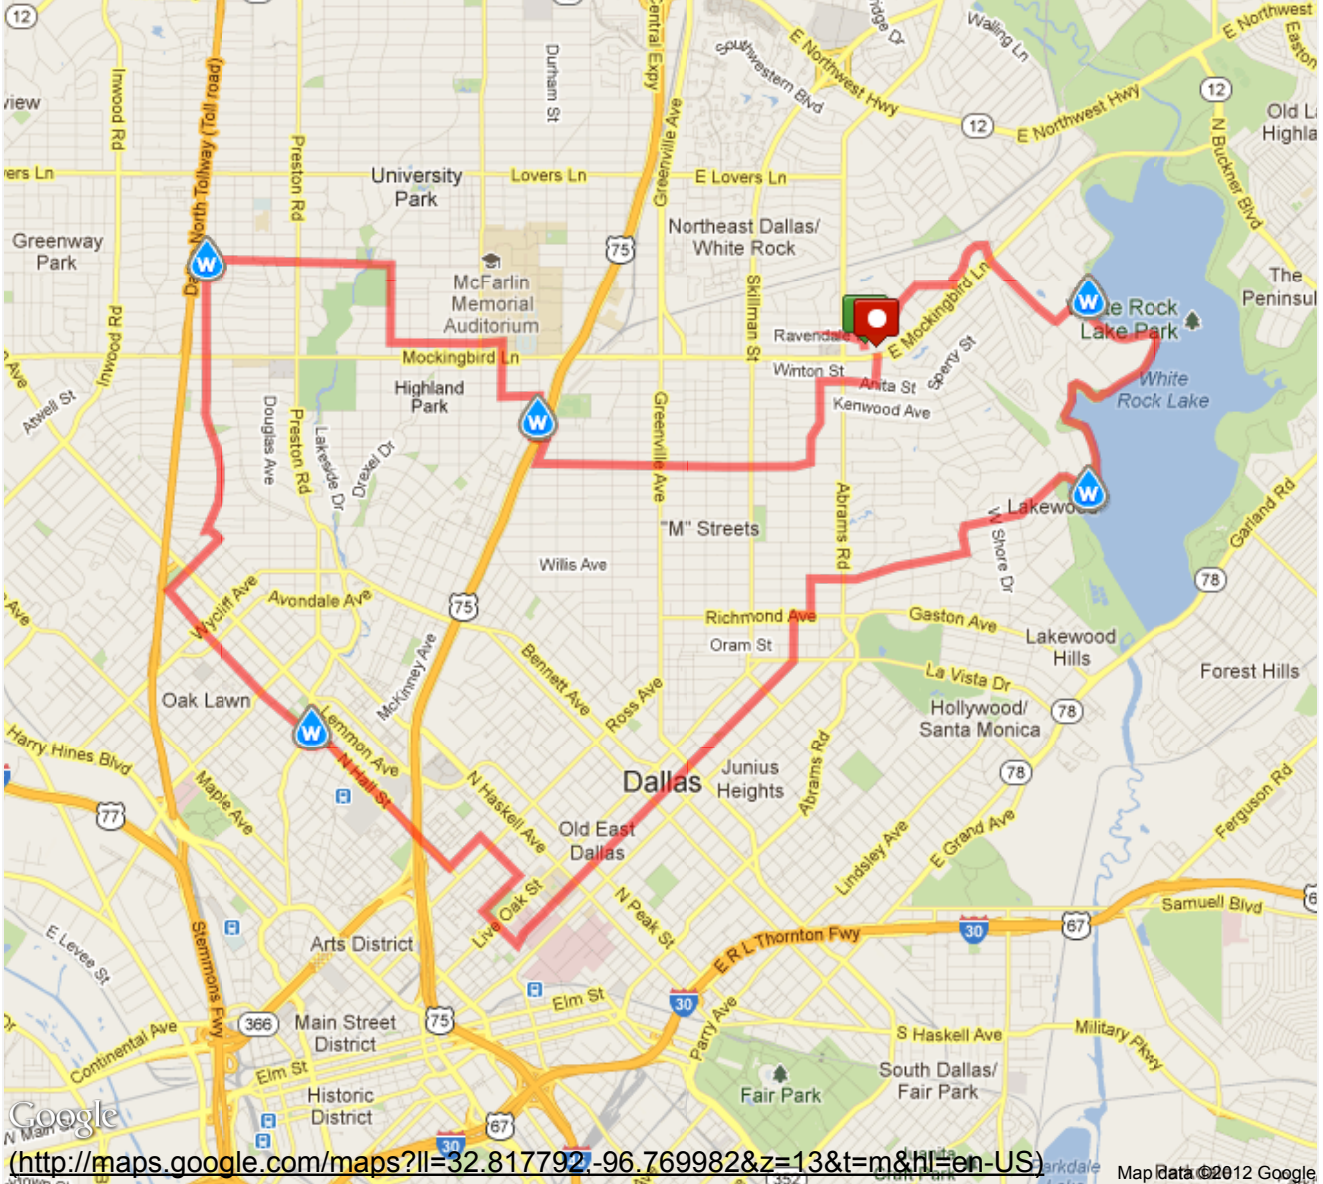

mapmyrun

FUZ-20-Lake Plus Lakewood and Swiss

Add Notes Here

Distance: 19.25 mi

Elevation: 288.71 ft (Max: 620.08 ft)

MapMyRun • <http://mapmyrun.com/routes/view/152261037>