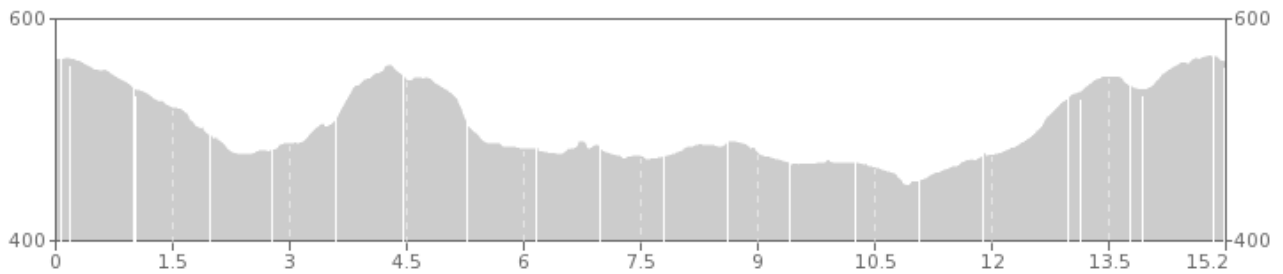

mapmyrun

FUZ-18-Lake then Flagpole then

Add Notes Here

Sperry

Distance: 15.17 mi

MapMyRun • <http://mapmyrun.com/routes/view/139538309>