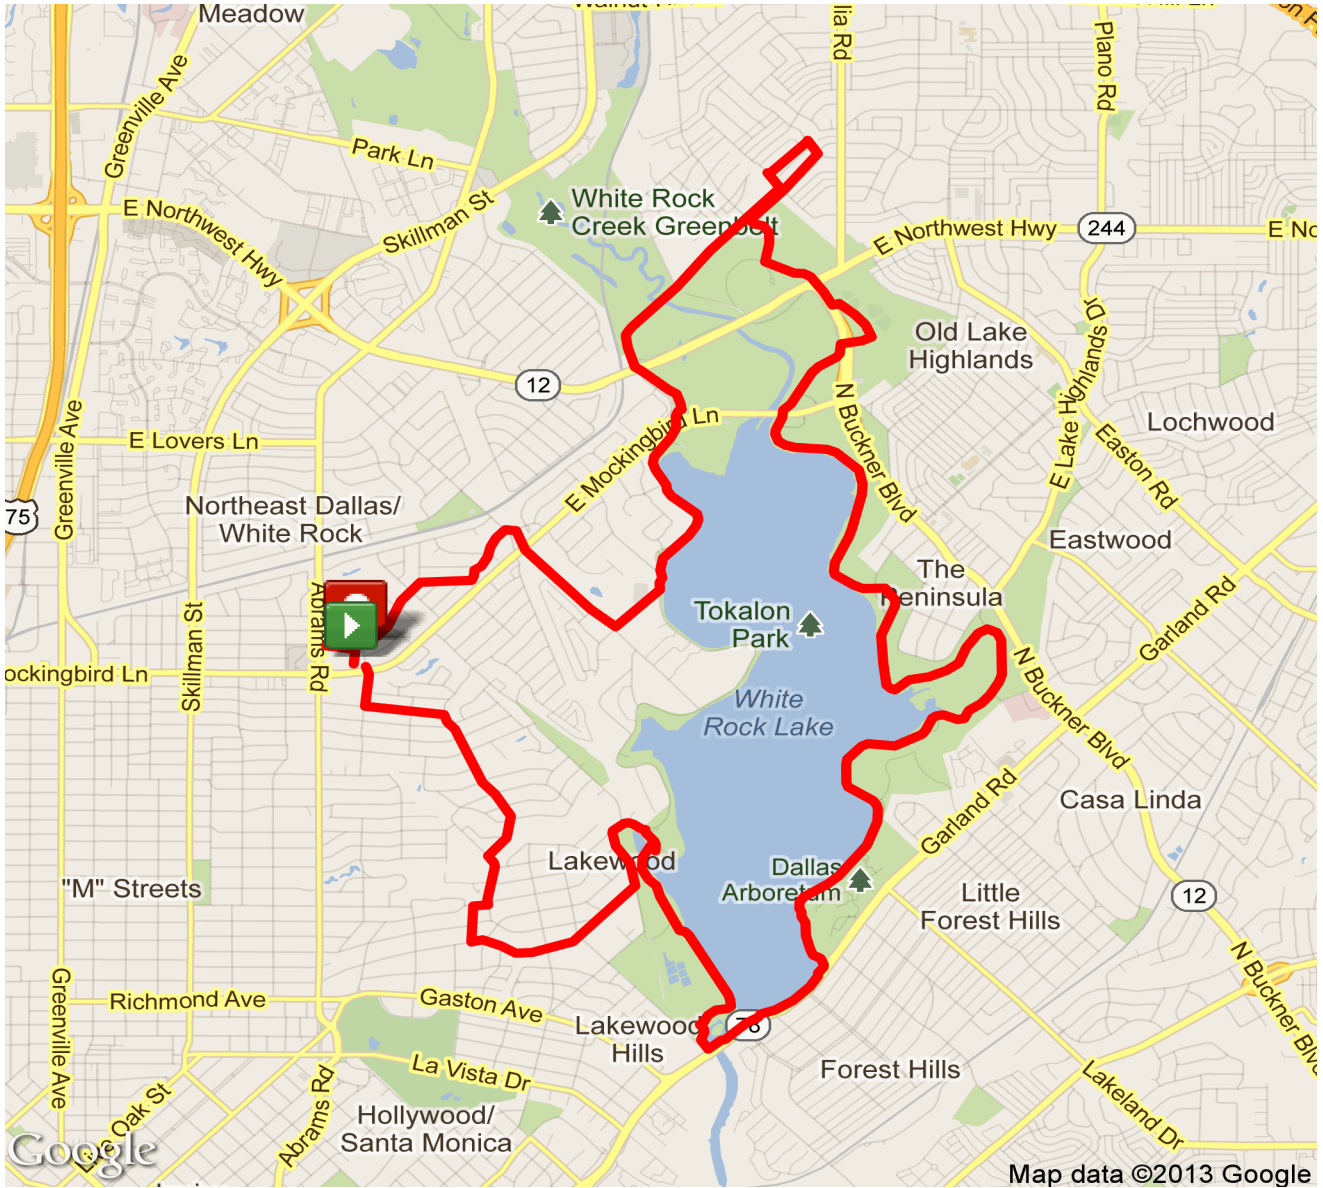

mapmyrun

FUZ-18-Lake then Flagpole then

Add Notes Here

Sperry

Distance: 15.17 mi

MapMyRun • <http://mapmyrun.com/routes/view/139538309>